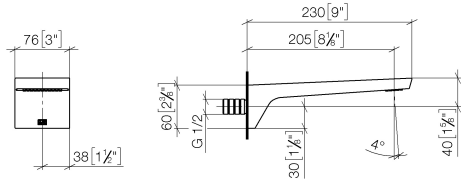

CL.1 Bath spout for wall mounting - Brushed Platinum

CL.1

13 801 705

- 205mm projection
- rectangular spray pattern with 55 individual jets
- hole diameter 37 mm
- 1/2" connection
- plug-link mounting
- max. flow 24.6 l/min at 3 bar flow pressure

- Concealed wall elbow -** 35 085 970 90
- max. recess depth 163 mm
 - min. recess depth 90 mm

13 801 705

mm [inches]

Flow rate chart

Certificates

WRAS_1512012. LGA_28683. IAPMO_4976 (6).

13 801 705

Spare parts list

No.	Item Number	Name	Quantity used	Delivery time
1	09 24 03 081 10 90	extension	1	2
2	09 24 03 180 90	nipple	1	2
3	09 14 10 119 90	seal	1	2
4	09 31 20 027 10-00	plug	2	10
5	09 14 10 132 90	seal	2	2
6	90 31 11 004 00 90	pin	1	2
7	90 11 02 299 00 90	aerator	1	2