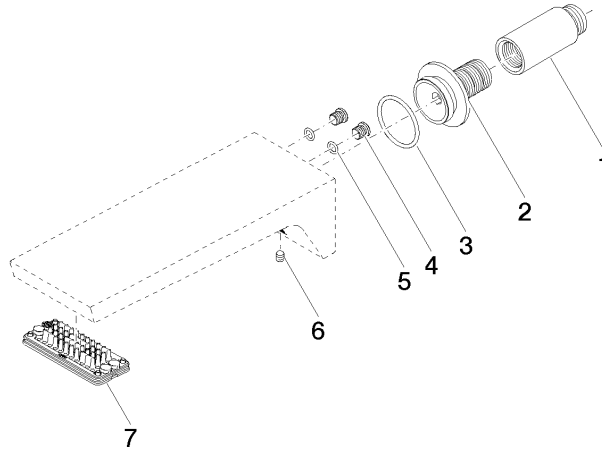

CL.1 Bath spout for wall mounting - Brushed Platinum

CL.1

13 801 705

- 205mm projection
- rectangular spray pattern with 55 individual jets
- hole diameter 37 mm
- 1/2" connection
- plug-link mounting
- max. flow 24.6 l/min at 3 bar flow pressure

- Concealed wall elbow -** 35 085 970 90
- max. recess depth 163 mm
 - min. recess depth 90 mm

13 801 705

mm [inches]

Flow rate chart

Certificates

WRAS_1512012. LGA_28683. IAPMO_4976 (6).

13 801 705

Spare parts list

No.	Item Number	Name	Quantity used	Delivery time
1	09 24 03 081 10 90	extension	1	2
2	09 24 03 180 90	nipple	1	2
3	09 14 10 119 90	seal	1	2
4	09 31 20 027 10-00	plug	2	10
5	09 14 10 132 90	seal	2	2
6	90 31 11 004 00 90	pin	1	2
7	90 11 02 299 00 90	aerator	1	2